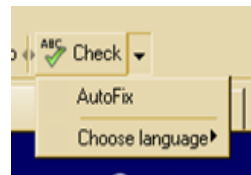

SPELL CHECK

Google Spell Check finds and corrects spelling mistakes!

ONCE TEXT IS ENTERED INTO A WEB BROWSER APPLICATION:

- web-based email
- discussion forums
- intranet web applications

"CLICK" THE GREEN CHECK

SPELL CHECK RUNS

Incorrectly spelled words appear in red, bold, underlined text. Click a **red** word and choose from the list of suggested spellings, and corrected words turn **green**.

SELECT **AutoFix** from the drop-down arrow