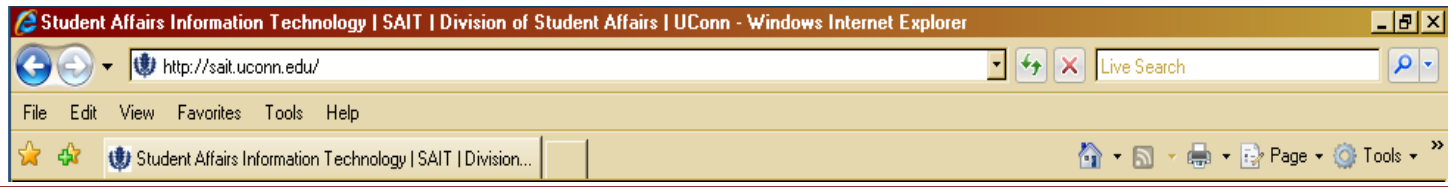

NEW ICONS AND STREAMLINED INTERFACE HELP:

-  MANAGE FAVORITES
-  ACCESS OTHER FREQUENTLY USED TASKS/TOOLS

Getting Oriented

CLICK ON THE STAR ICON FOR A DROP DOWN FAVORITES MENU, RSS FEEDS, AND HISTORY

CLICK ON THE STAR+ TO ADD LINKS TO YOUR FAVORITES LIST

GET TO YOUR HOMEPAGE WITH THIS FAMILIAR ICON IN A NEW LOCATION

PRINT, PRINT PREVIEW, AND PAGE SETUP ARE ALL LOCATED UNDER THE HOME MENU

CLICK ON THE TOOLS DROP DOWN ARROW TO SELECT AND CUSTOMIZE TOOLBARS

REFRESH AND STOP NOW LOCATED AT THE END OF THE ADDRESS BAR

Daily Tasks

NAVIGATE FROM SITE TO SITE IN ONE WINDOW USING TABS AT THE TOP OF THE SCREEN

SEARCHING MADE EASIER WITH LIVE SEARCH BOX

PAGES AUTOMATICALLY SHRINK TO FIT, DOWN ARROW PROVIDES PRINT PREVIEW